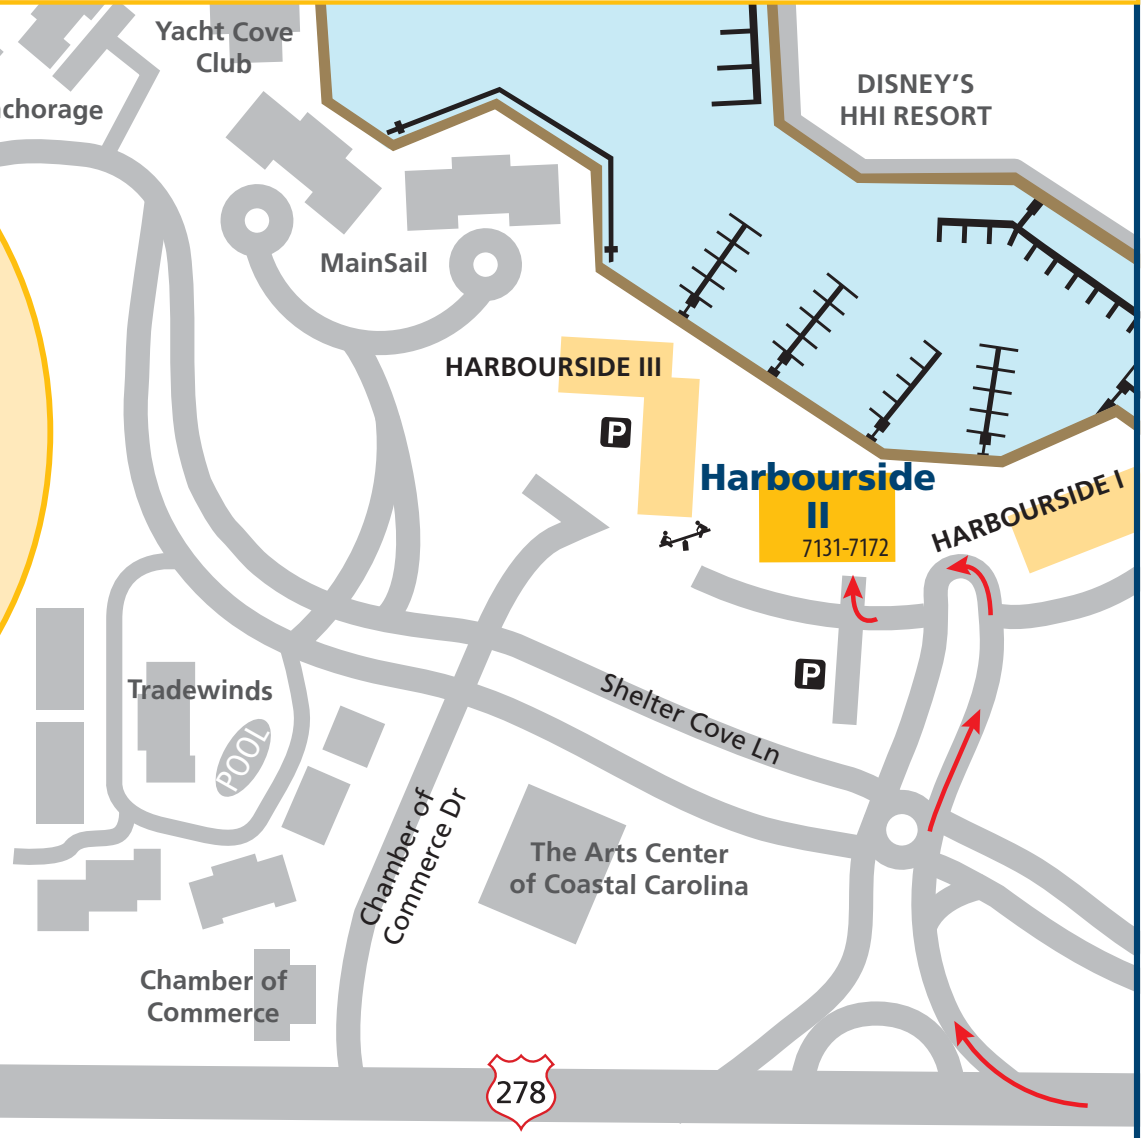

BEFORE driving to your villa, please pick up your check-in package, car pass and keys at the Palmetto Dunes Welcome Center.

As you enter the resort, the Welcome Center is the first building on the right hand side.

The street address is: 4 Queens Folly Road, Hilton Head Island, SC 29928

DRIVING DIRECTIONS TO HARBOURSIDE II AT SHELTER COVE HARBOUR

Turn **RIGHT** at the Shelter Cove entrance, located mid-island via **Hwy. 278 Business / William Hilton Parkway**. In Shelter Cove now, follow this road until you reach a circle. Go around the circle and make a **RIGHT**. **Harbourside II** is the first building on your right. There is a security gate code needed to access this gate which will be given to the guest upon arrival. Upon entering, follow the unit signs to locate your villa number.

- Icons**
- Parking
 - Playground
 - Walkways